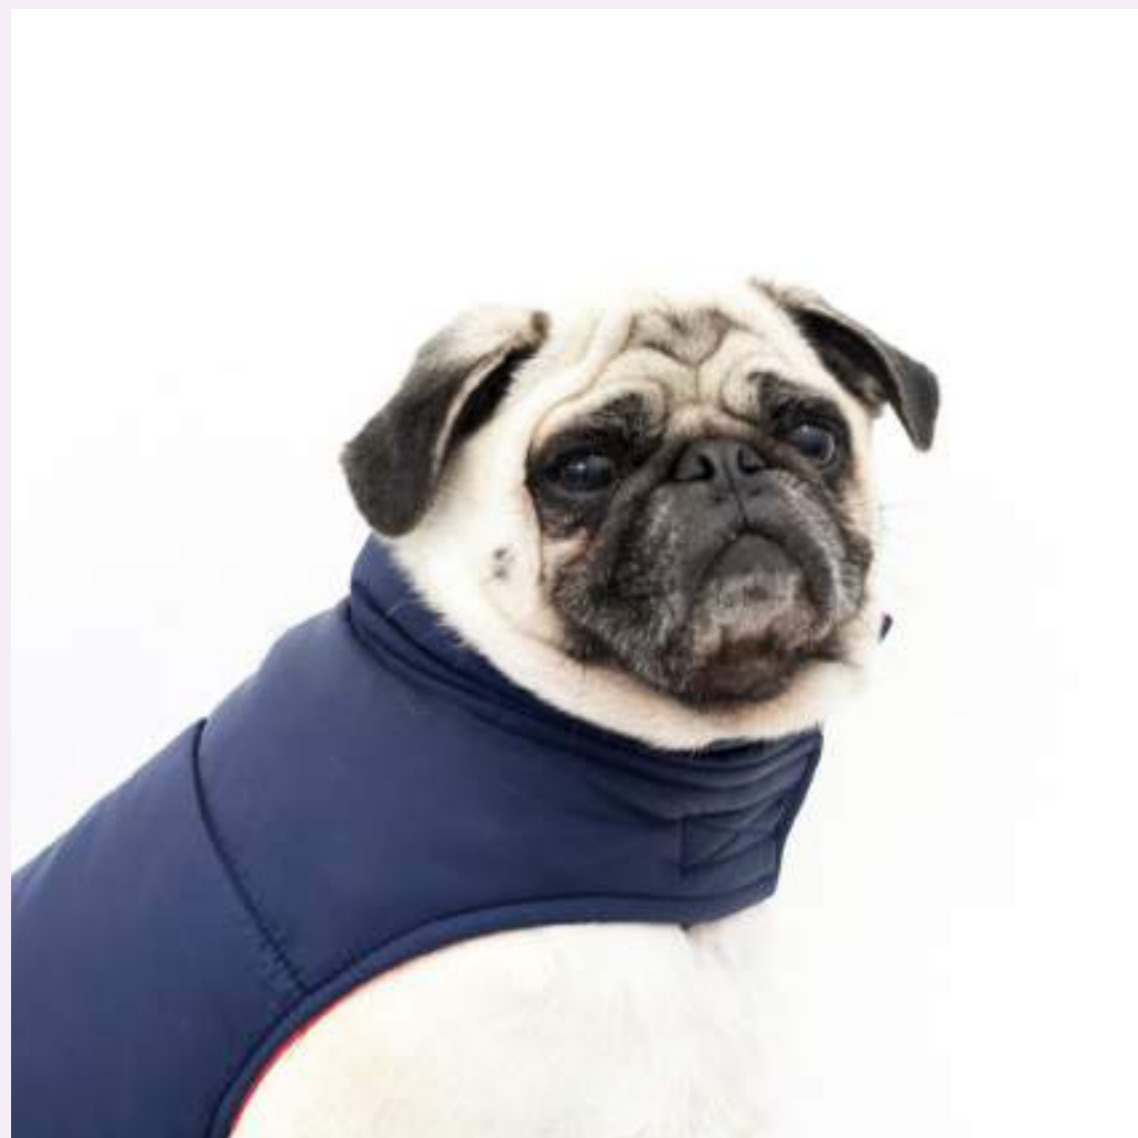

REVERSIBLE PUFFER JACKETS

PURPLE + GREEN

NEON + GREY

PINK + PINK

ORANGE + NAVY

NAVY + RED